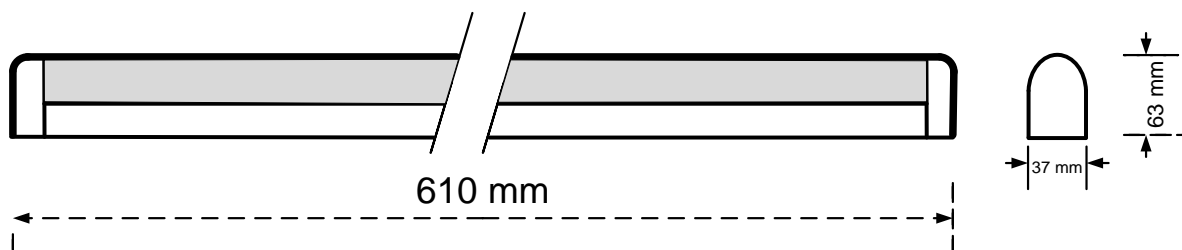

Dimensional Drawing

ELMASCO INDUSTRIES S.A.

Head Office : 44 K. Palama, 14343 N. Chalkidona, Athens, Greece
Production Plant : Ag. Adrianos, 21100 Nafplio, Greece
Email: elmasco@elmasco.eu

Tel : +30 210 2583100
Fax: +30 210 2583107